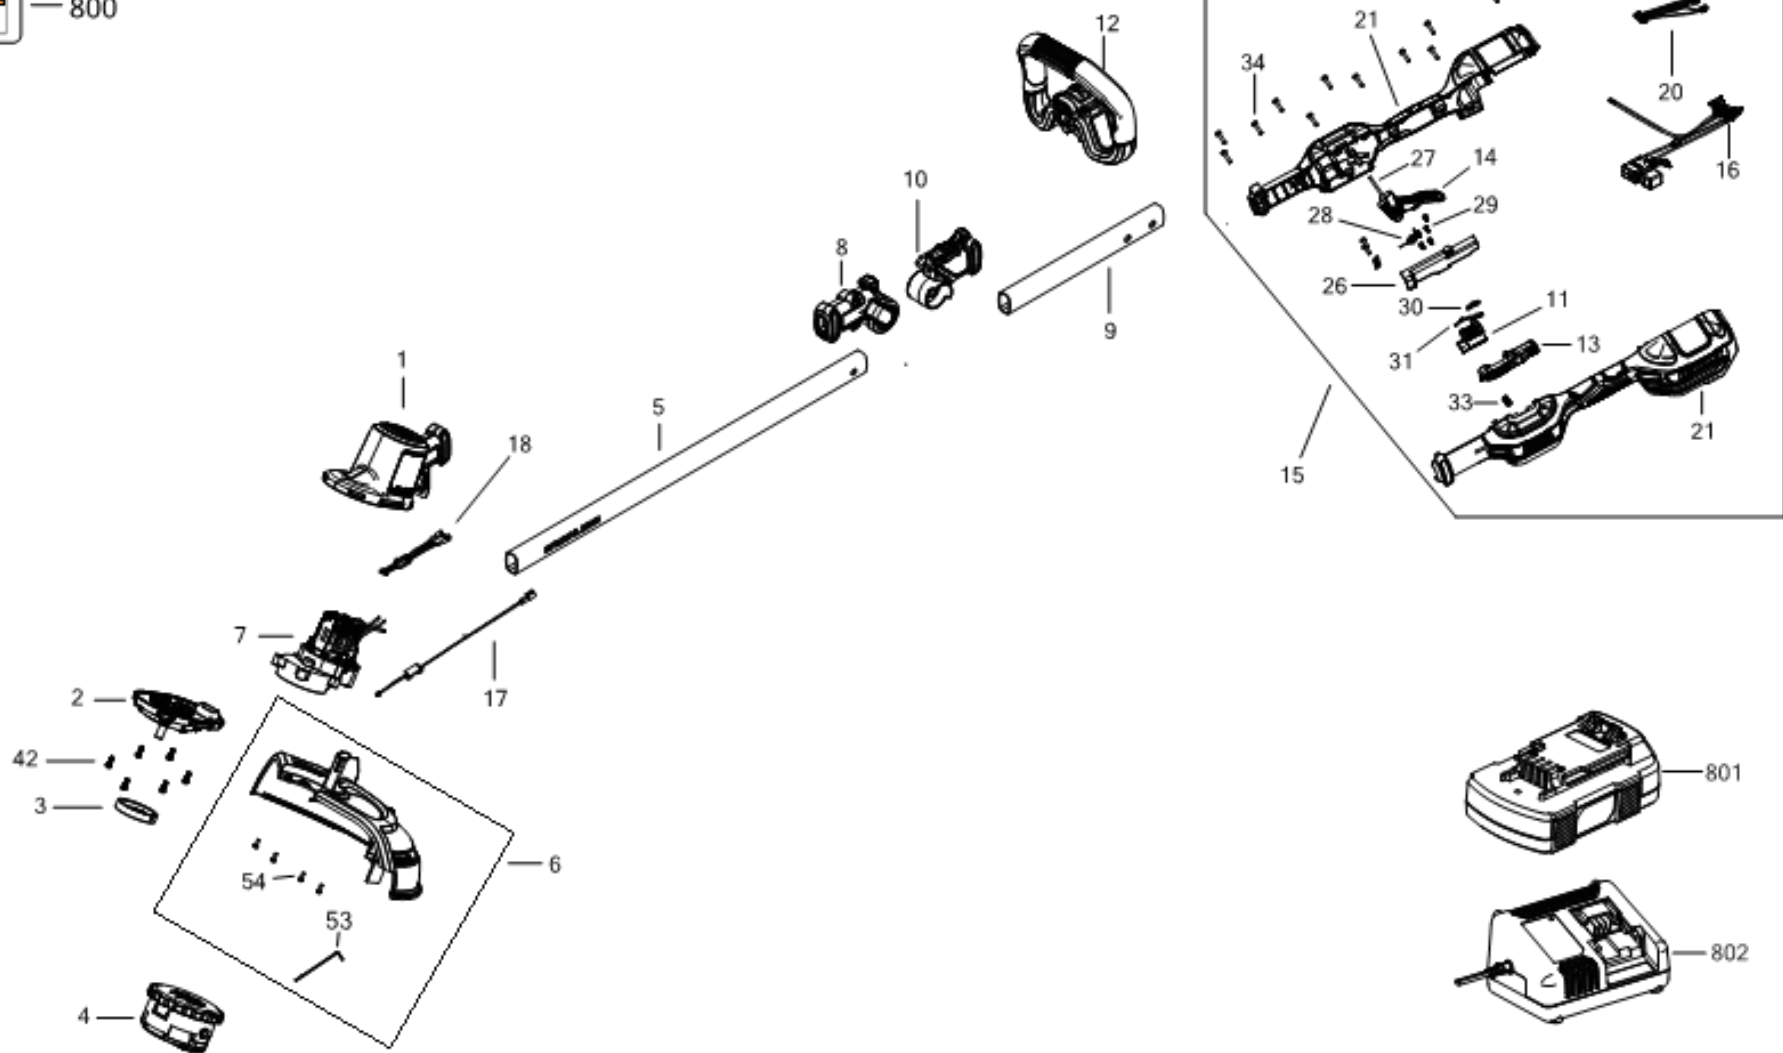

# DCMST561 STRING TRIMMER 1

## Parts List DCMST561 STRING TRIMMER 1

Item	Part Number	Qty	Part Description	General Description	Other Info	Repair Inst	Markets
1	N895602	1	GEARCASE COVER			No	QW
2	N720623	1	GEARCASE SA			No	QW
3	90607066	1	SPINDLE LOCK			No	QW
4	N865076	1	SPOOL			No	QW
5	N692222	1	POLE PIECE			No	QW
6	N773299	1	GUARD SA			No	QW
7	N895544	1	MOTOR SA			No	QW
8	N746945	1	COVER SA			No	QW
9	N692223	1	POLE PIECE			No	QW
10	N746857	1	LATCH			No	QW
11	N721005	1	ACTUATOR			No	QW
12	N787701	1	HANDLE SA			No	QW
13	N857643	1	BUTTON			No	QW
14	N703260	1	TRIGGER			No	QW
15	N892994	1	HOUSING SA			No	QW
16	N784880	1	WIRE HARNESS			No	QW
17	N784811	1	WIRE HARNESS			No	QW
18	N784892	1	WIRE HARNESS			No	QW
19	N738799	1	SWITCH SA			No	QW
20	N738903	1	WIRE HARNESS			No	QW
21	N774425	1	HOUSING HANDLE			No	QW
26	N718170	1	GUIDE			No	QW
27	90608942	1	PIN			No	QW
28	N746415	1	SPRING			No	QW
29	N086775	5	SCREW			No	QW
30	N703719	2	CLAMP			No	QW
31	N014681	1	LEAF SPRING			No	QW
33	N703704	1	SPRING			No	QW
34	90611830	11	SCREW			No	QW
42	330045-06	11	SCREW			No	QW
53	90641326	1	WRENCH SPECIAL			No	QW
54	N541913	4	SCREW			No	QW

## Parts List DCMST561 STRING TRIMMER 1

Item	Part Number	Qty	Part Description	General Description	Other Info	Repair Inst	Markets
800	N748509	1	RATING PLATE			No	QW
801	N394624	1	BATTERY 18V - 5.0AH - 90WH			No	QW
802	NA132878	1	CHARGER	DCB1104-QW		No	QW